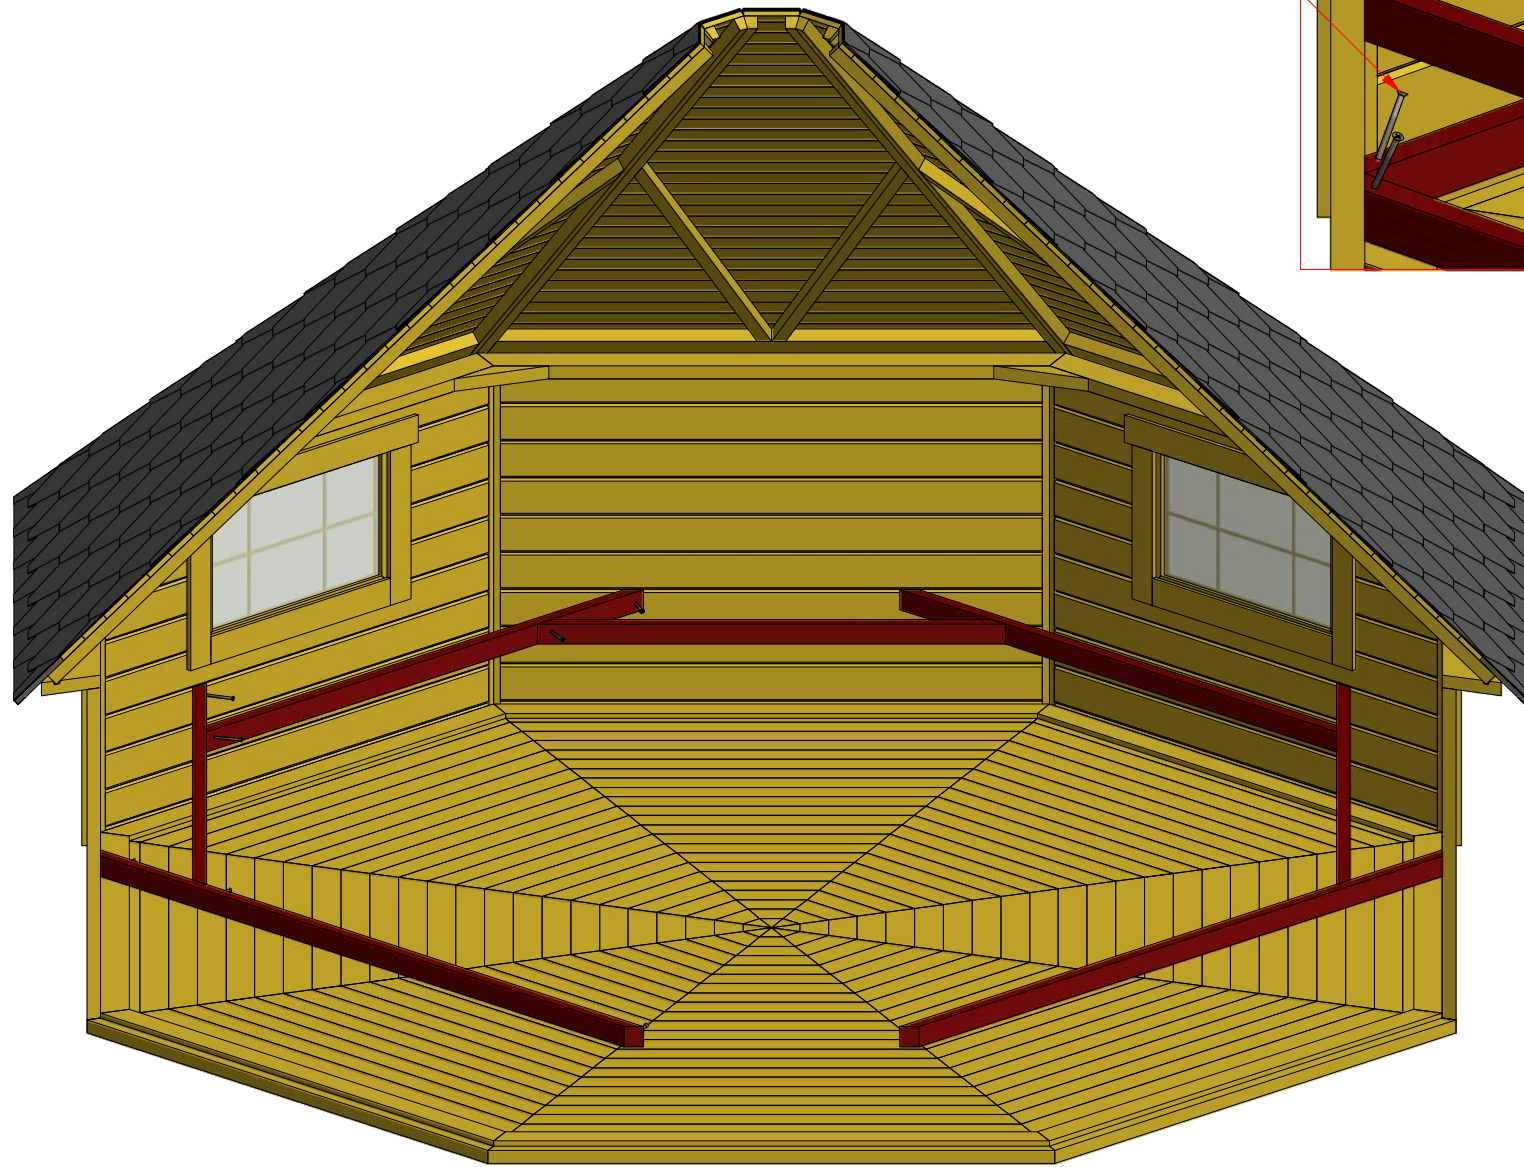

Grill cabin 25 m²

Screws

1	S2	4x70	70 pcs