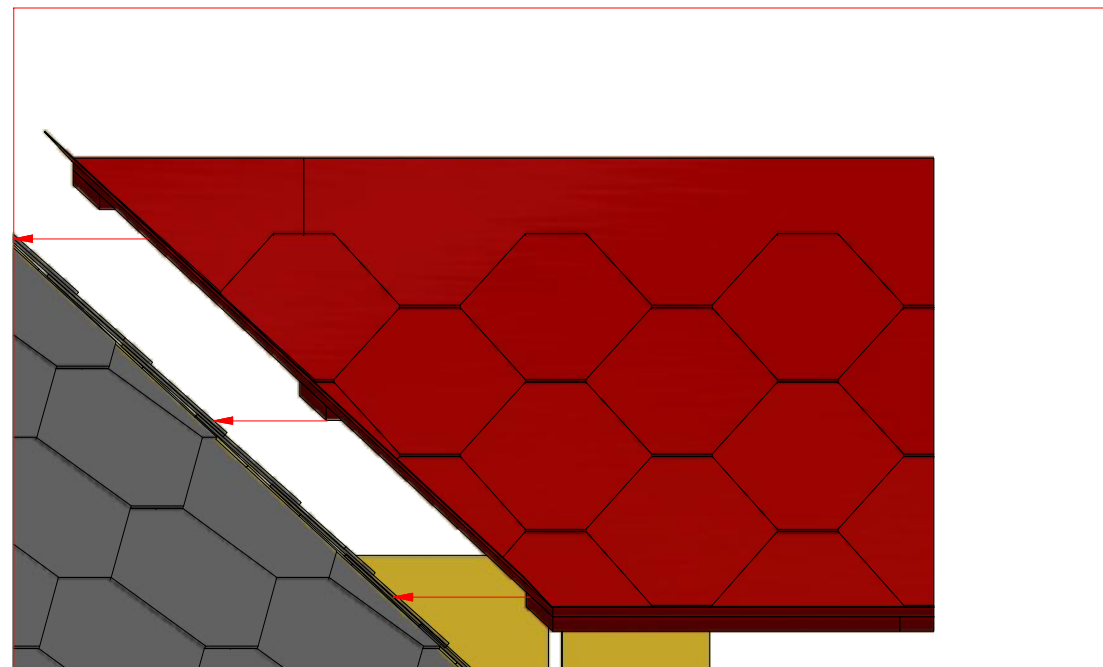

Grill cabin 25 m²

Screws

1	S2	4x70	8 pcs
2	S3	3.5x45	4 pcs