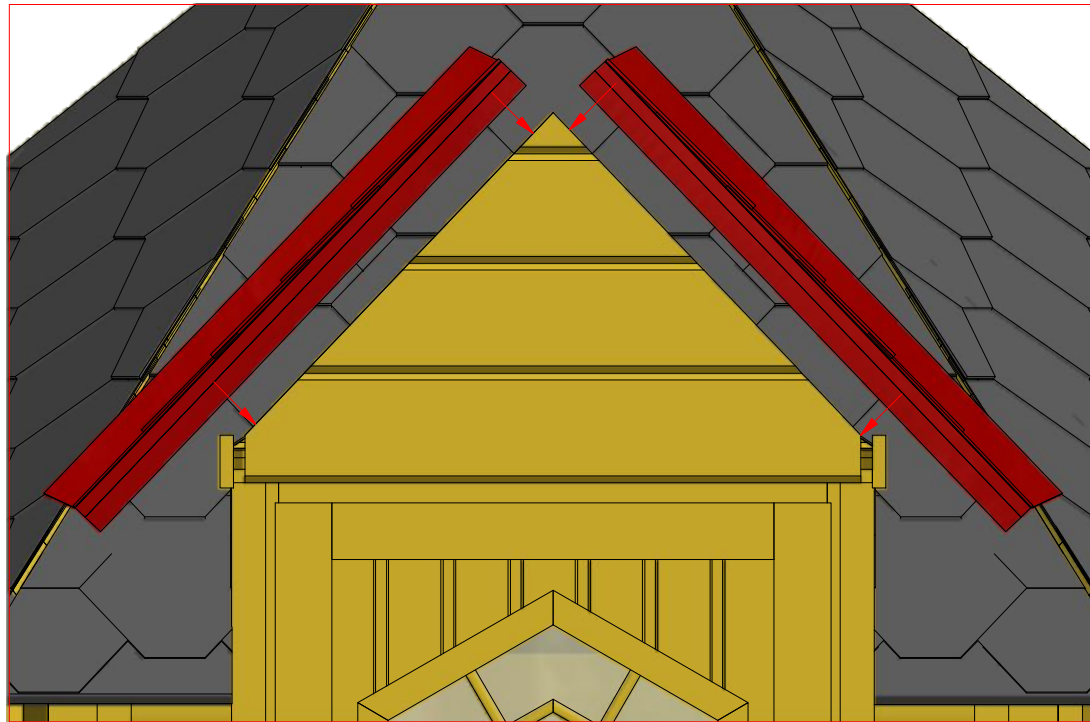

Grill cabin 25 m²

Screws

1	S2	4x70	8 pcs
2	S3	3.5x45	4 pcs