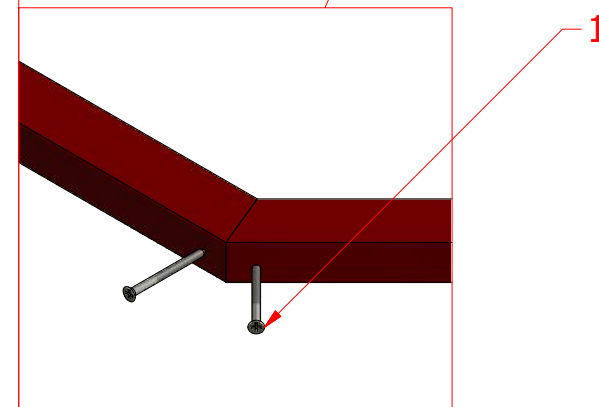

Grill cabin 25 m²

Grill cabin 25 m²

Grill cabin 25 m²

| Screws | | | |
|--------|----|-------|--------|
| 1 | S1 | 5x100 | 16 pcs |
| | | | |

1

Grill cabin 25 m²

Screws

| | | | |
|---|----|------|----|
| 1 | S2 | 4x70 | 48 |
| | | | |