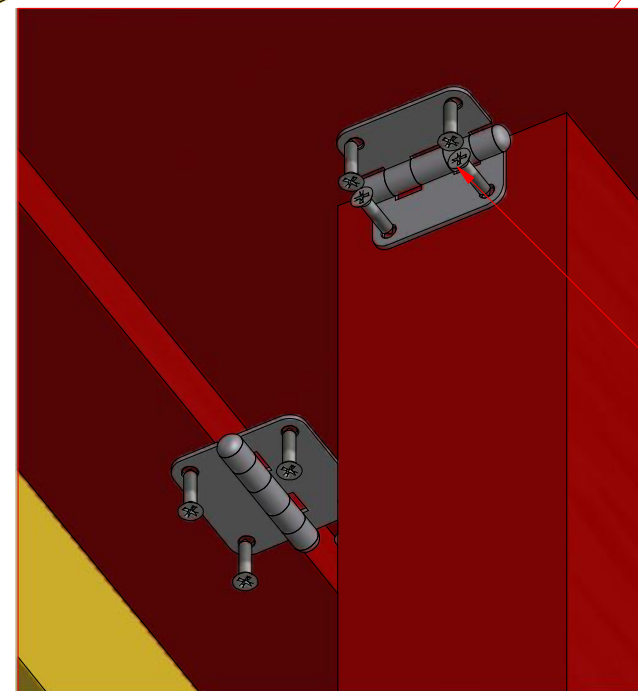

Screws

| | | | |
|---|----|------|--------|
| 1 | S2 | 4x70 | 70 pcs |
| | | | |

Grill cabin 25 m²

| Screws | | | |
|--------|----|------|--------|
| 1 | S2 | 4x70 | 56 pcs |
| 2 | S4 | 3x30 | 40 pcs |

1

~378