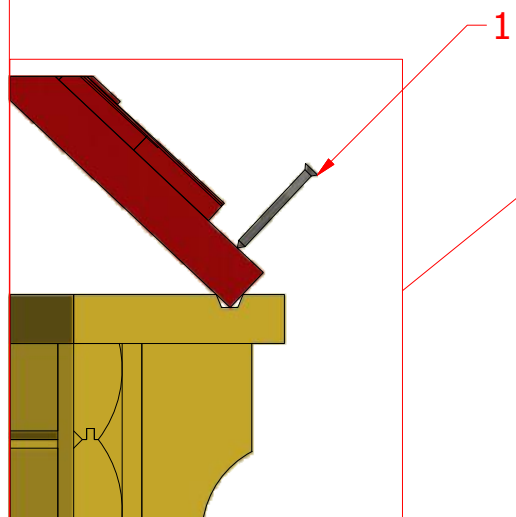

Screws

| | | | |
|---|----|------|--------|
| 1 | S2 | 4x70 | 73 pcs |
| | | | |

Grill cabin 25 m²

Screws

| | | | |
|---|----|------|-------|
| 1 | S2 | 4x70 | 57pcs |
| | | | |

Grill cabin 25 m²

Screws

| | | | |
|---|----|--------|--------|
| 1 | S3 | 3.5x45 | 41 pcs |
| 2 | V1 | 2.5x25 | |