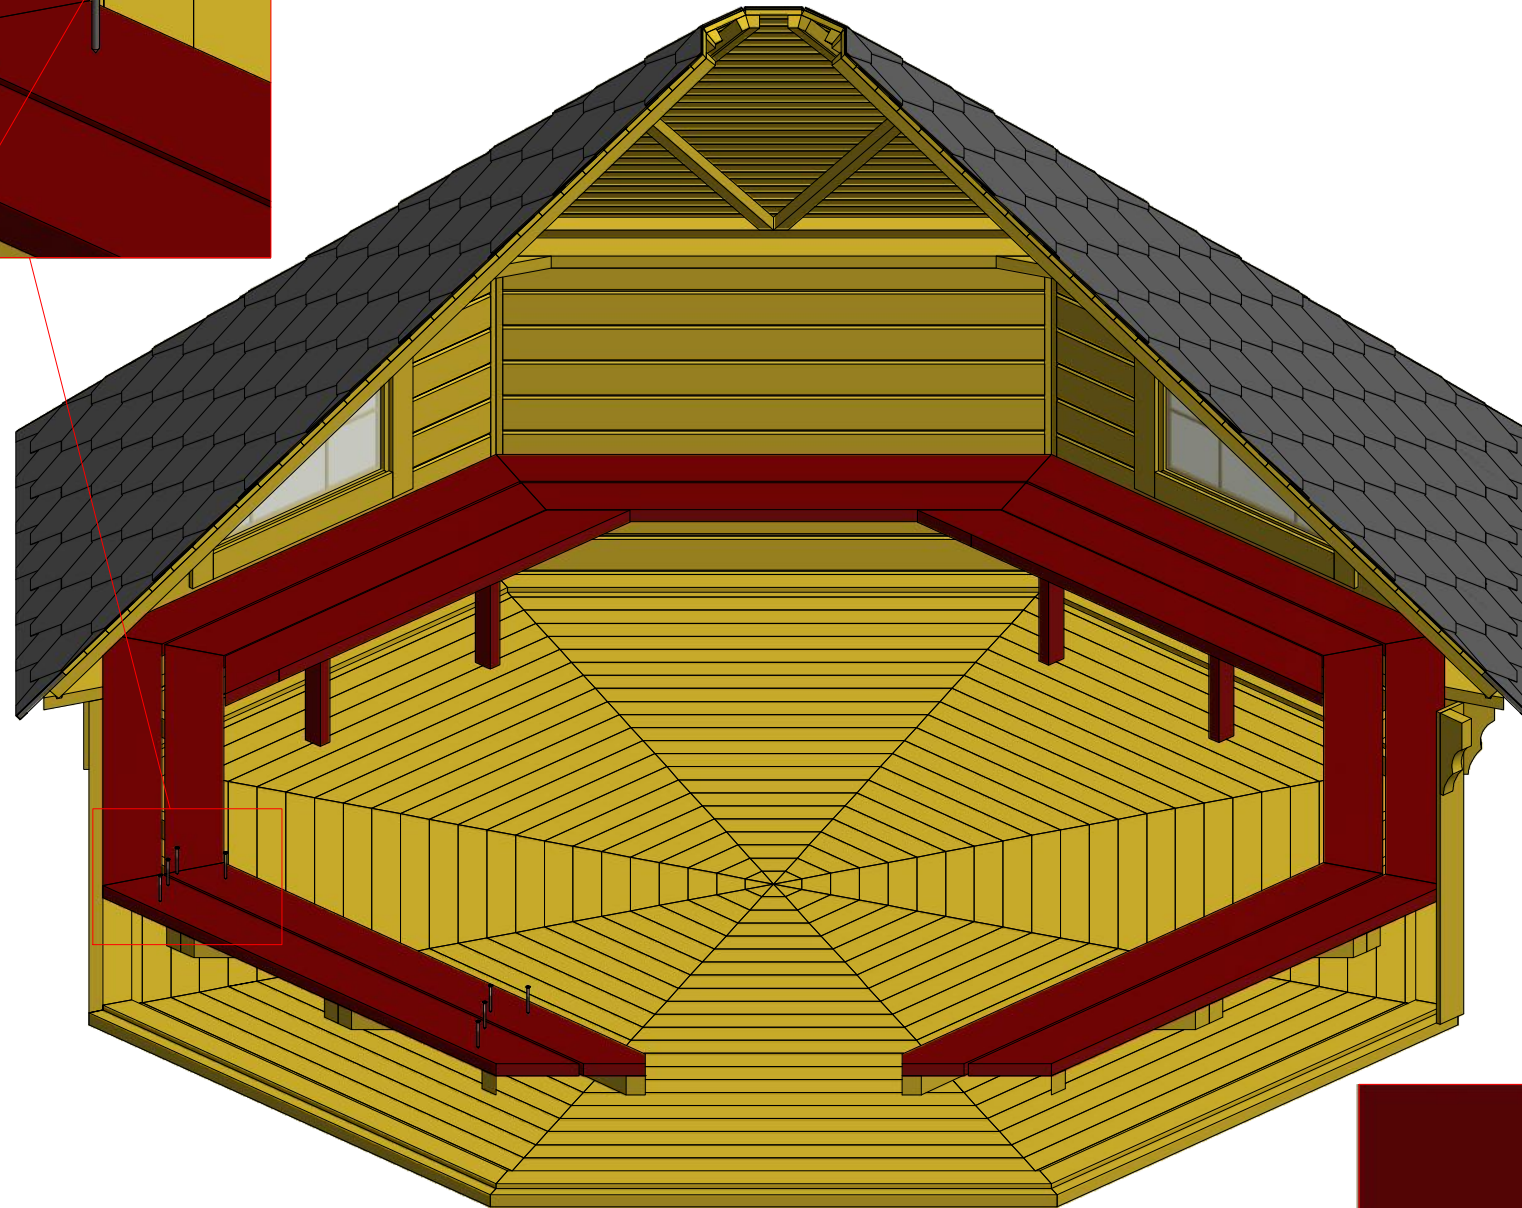

Screws

| | | | |
|---|----|------|--------|
| 1 | S2 | 4x70 | 70 pcs |
| | | | |

Grill cabin 25 m²

| Screws | | | |
|--------|----|------|--------|
| 1 | S2 | 4x70 | 56 pcs |
| 2 | S4 | 3x30 | 40 pcs |

1

~378