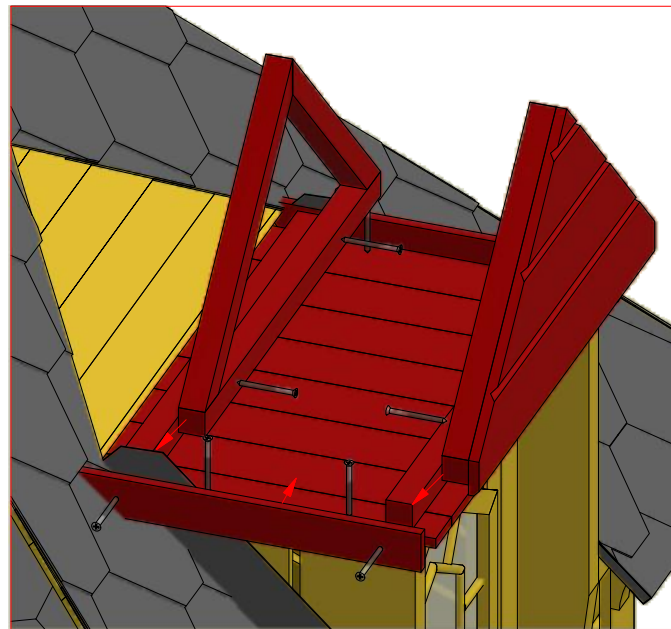

Grill cabin 25 m²

Screws

| | | | |
|--|--|--|--|
| | | | |
| | | | |

Grill cabin 25 m²

Screws

| | | | |
|---|----|------|--------|
| 1 | S2 | 4x70 | 16 pcs |
| | | | |

Grill cabin 25 m²

Screws