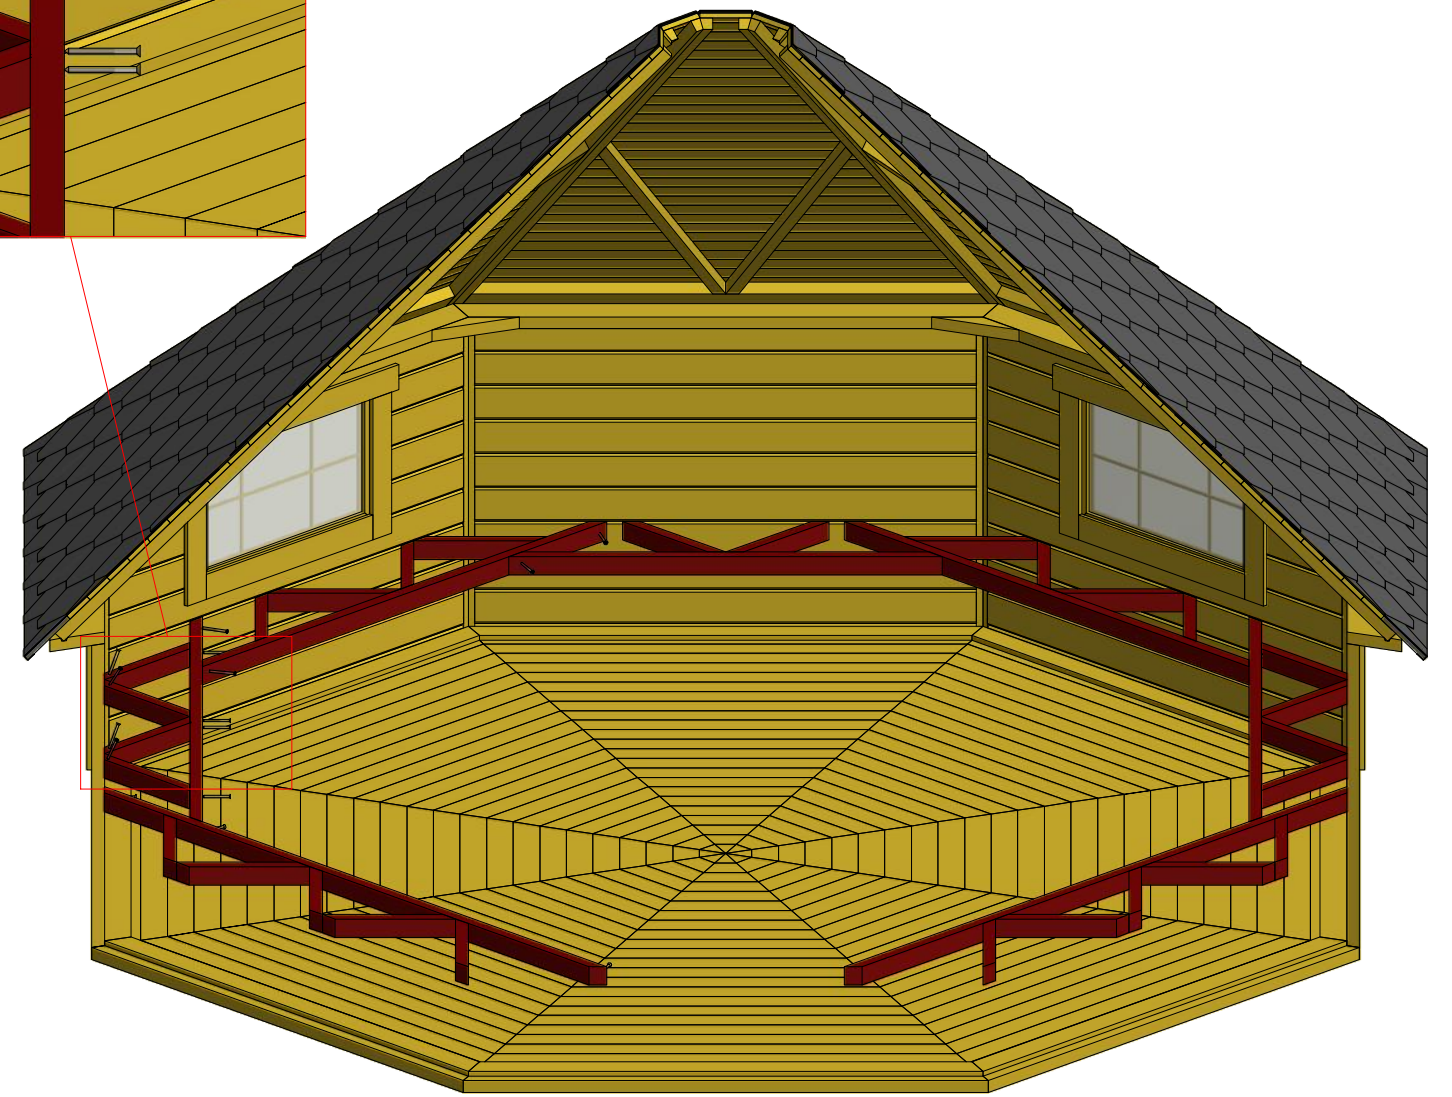

Grill cabin 25 m²

Screws

1	S2	4x70	70 pcs