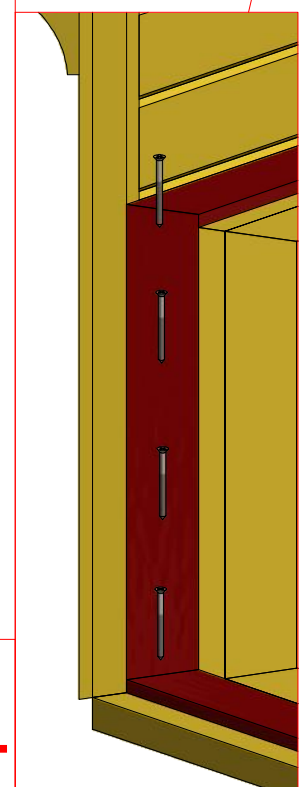

Grill cabin 25 m²

Screws

1	S3	3.5x45	32 pcs

7.1

7.2