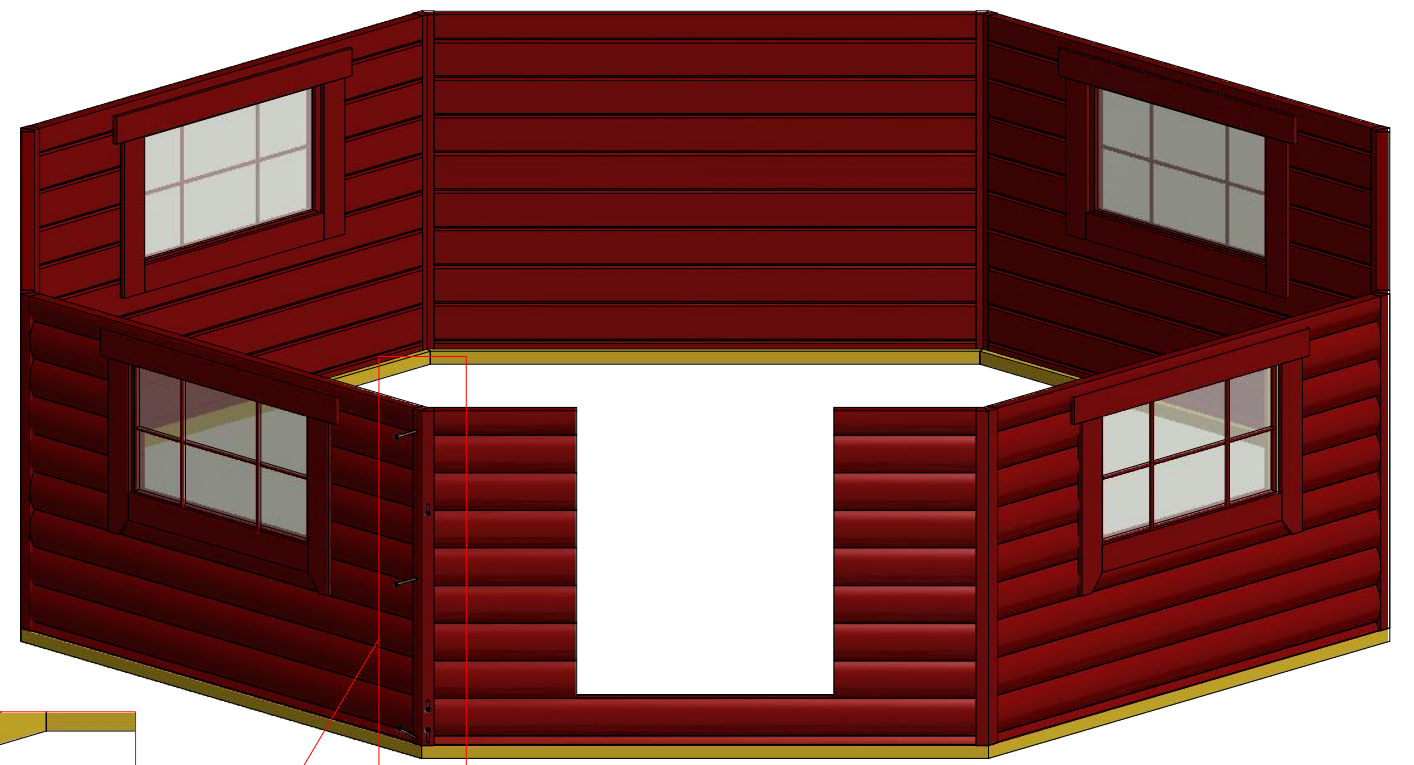

Grill cabin 25 m²

Grill cabin 25 m²

Grill cabin 25 m²

| Screws | | | |
|--------|----|-------|--------|
| 1 | S1 | 5x100 | 16 pcs |
| | | | |

1

Grill cabin 25 m²

Screws

| | | | |
|---|----|------|----|
| 1 | S2 | 4x70 | 48 |
| | | | |