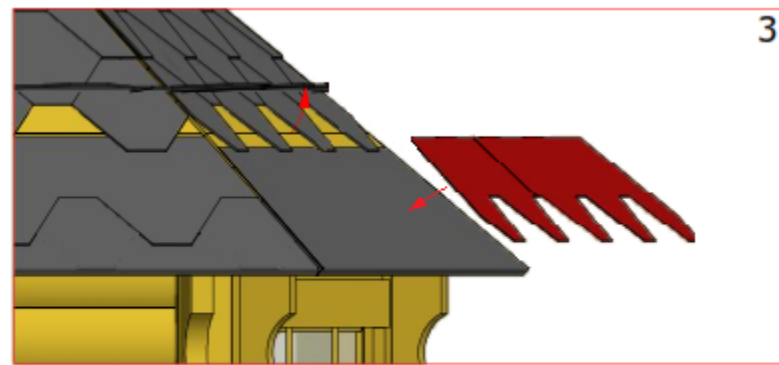

Screws

| | | | |
|---|----|------|--------|
| 1 | S2 | 4x70 | 73 pcs |
| | | | |

Grill cabin 25 m²

Screws

| | | | |
|---|----|------|-------|
| 1 | S2 | 4x70 | 57pcs |
| | | | |

Grill cabin 25 m²

Screws

| | | | |
|---|----|--------|--------|
| 1 | S3 | 3.5x45 | 41 pcs |
| 2 | V1 | 2.5x25 | |