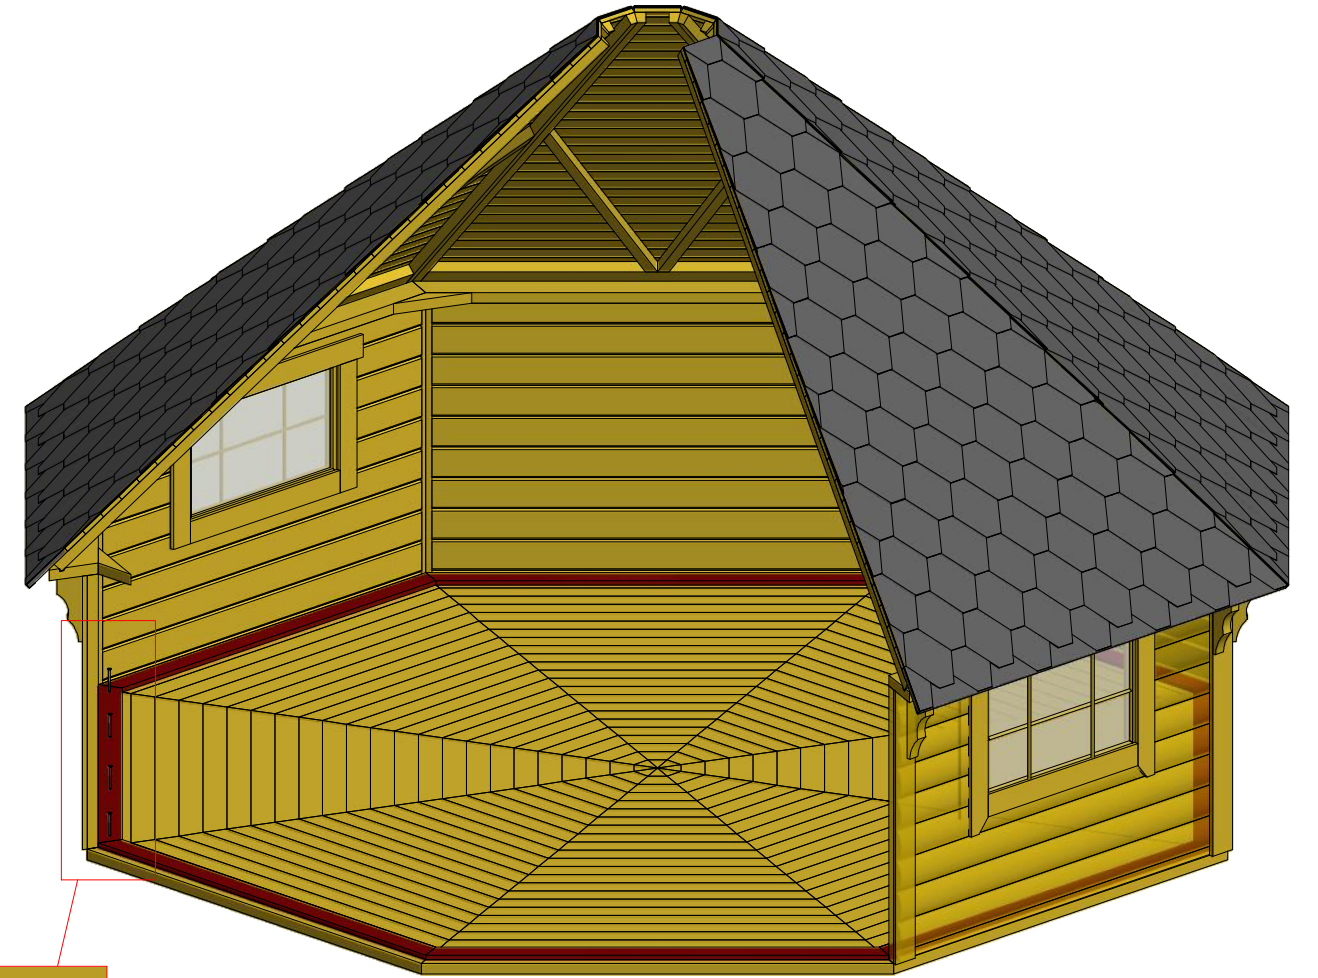

Grill cabin 25 m²

Screws

1	S3	3.5x45	32 pcs

7.1

7.2