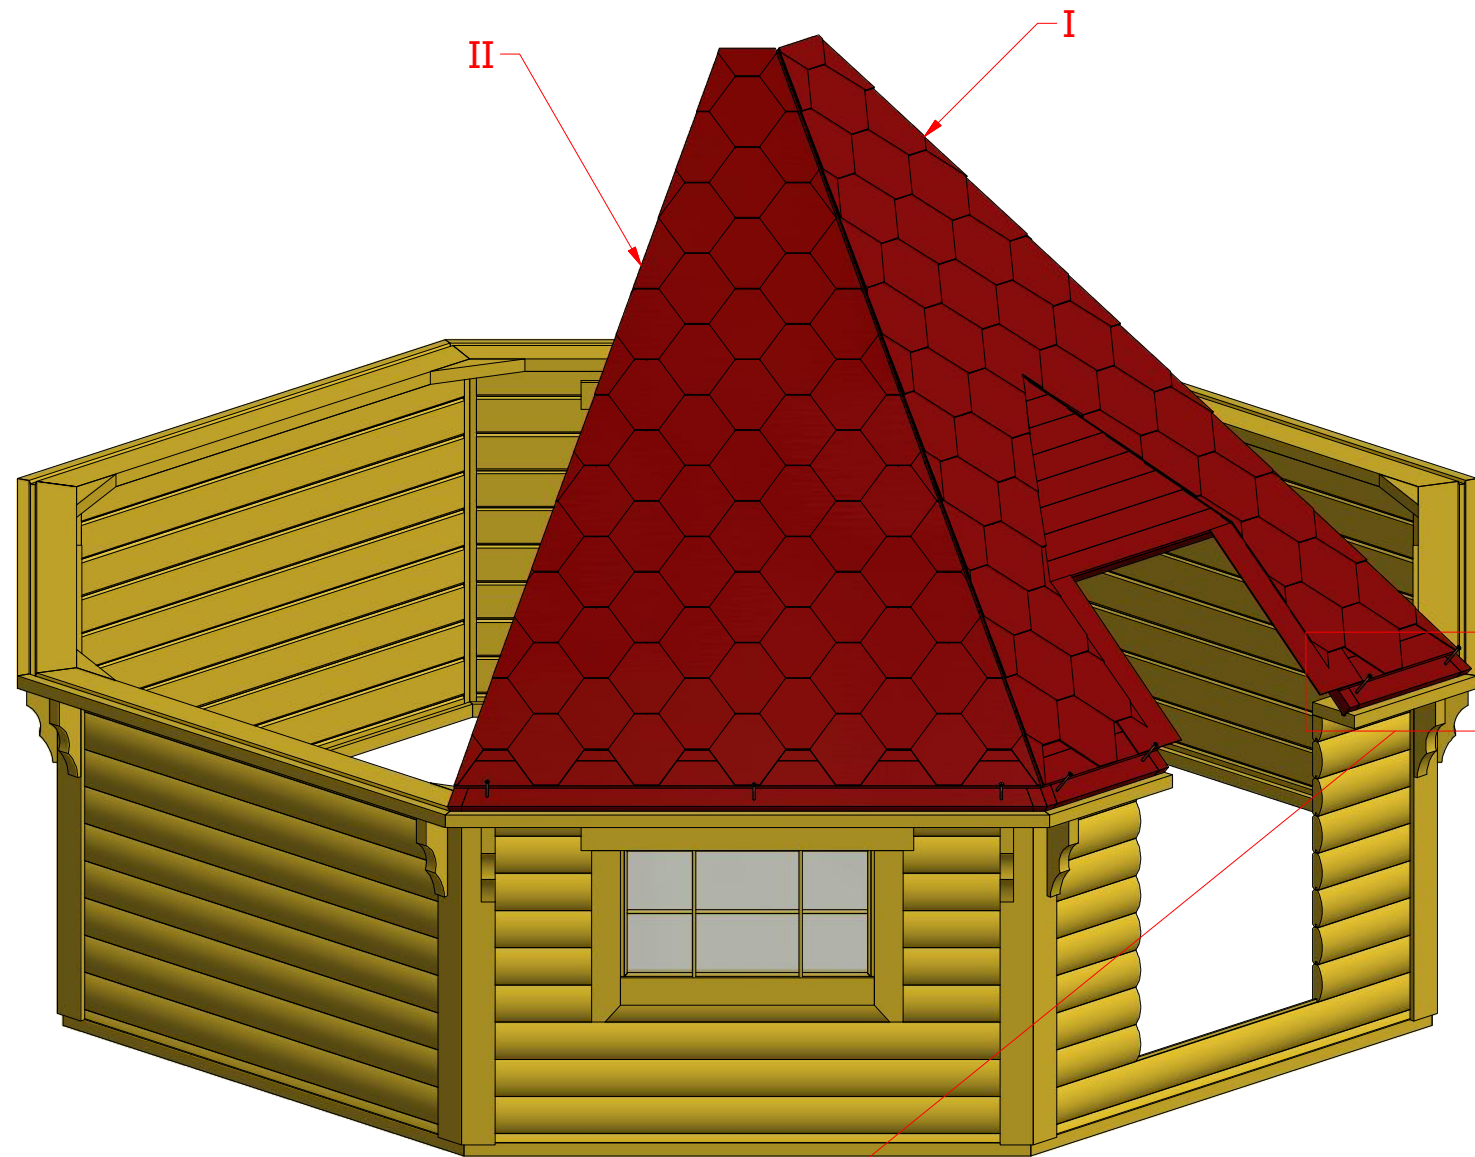

Screws

| | | | |
|---|----|------|--------|
| 1 | S2 | 4x70 | 73 pcs |
| | | | |

Grill cabin 25 m²

Screws

| | | | |
|---|----|------|-------|
| 1 | S2 | 4x70 | 57pcs |
| | | | |

Grill cabin 25 m²

Screws

| | | | |
|---|----|--------|--------|
| 1 | S3 | 3.5x45 | 41 pcs |
| 2 | V1 | 2.5x25 | |