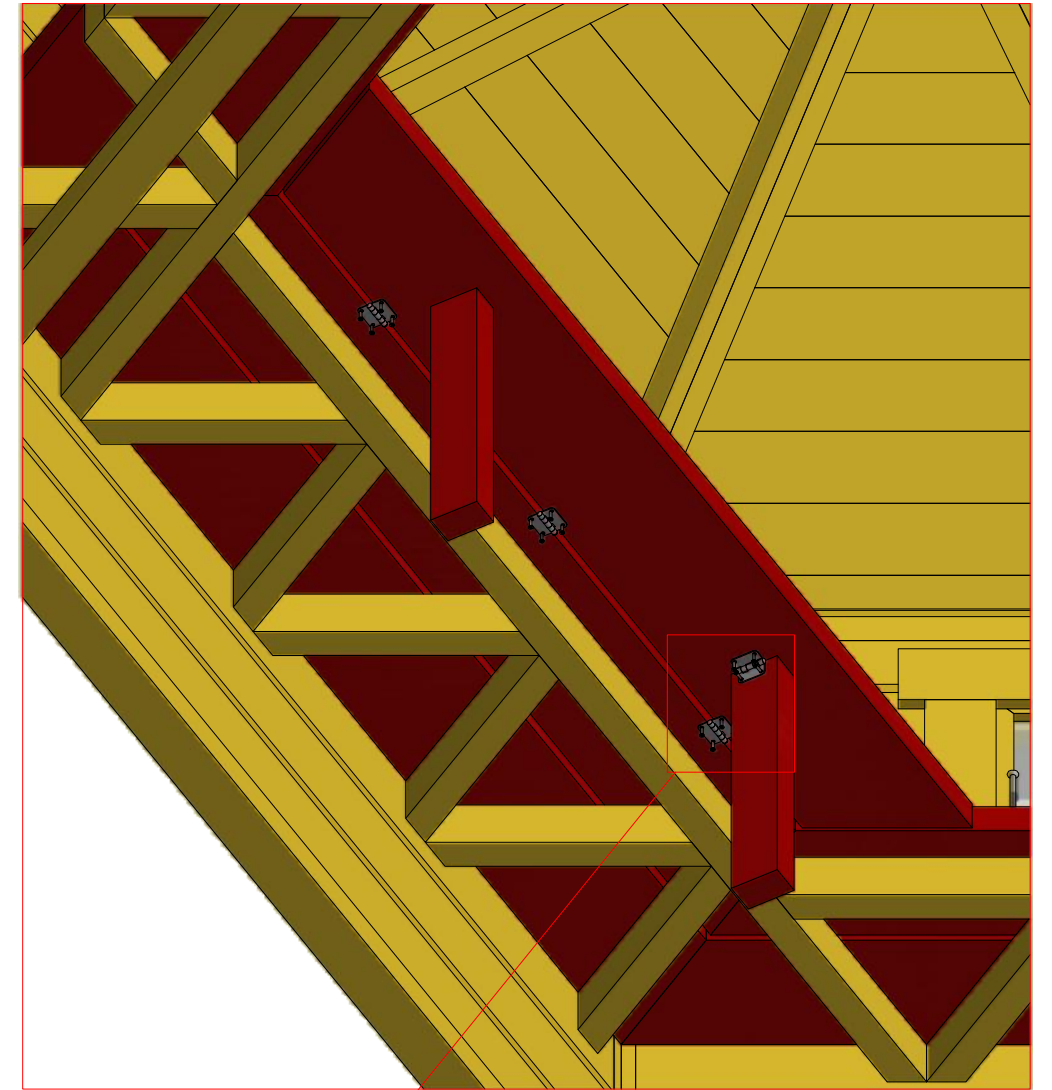

Screws

| | | | |
|---|----|------|--------|
| 1 | S2 | 4x70 | 70 pcs |
| | | | |

Grill cabin 25 m²

| Screws | | | |
|--------|----|------|--------|
| 1 | S2 | 4x70 | 56 pcs |
| 2 | S4 | 3x30 | 40 pcs |

1

~378