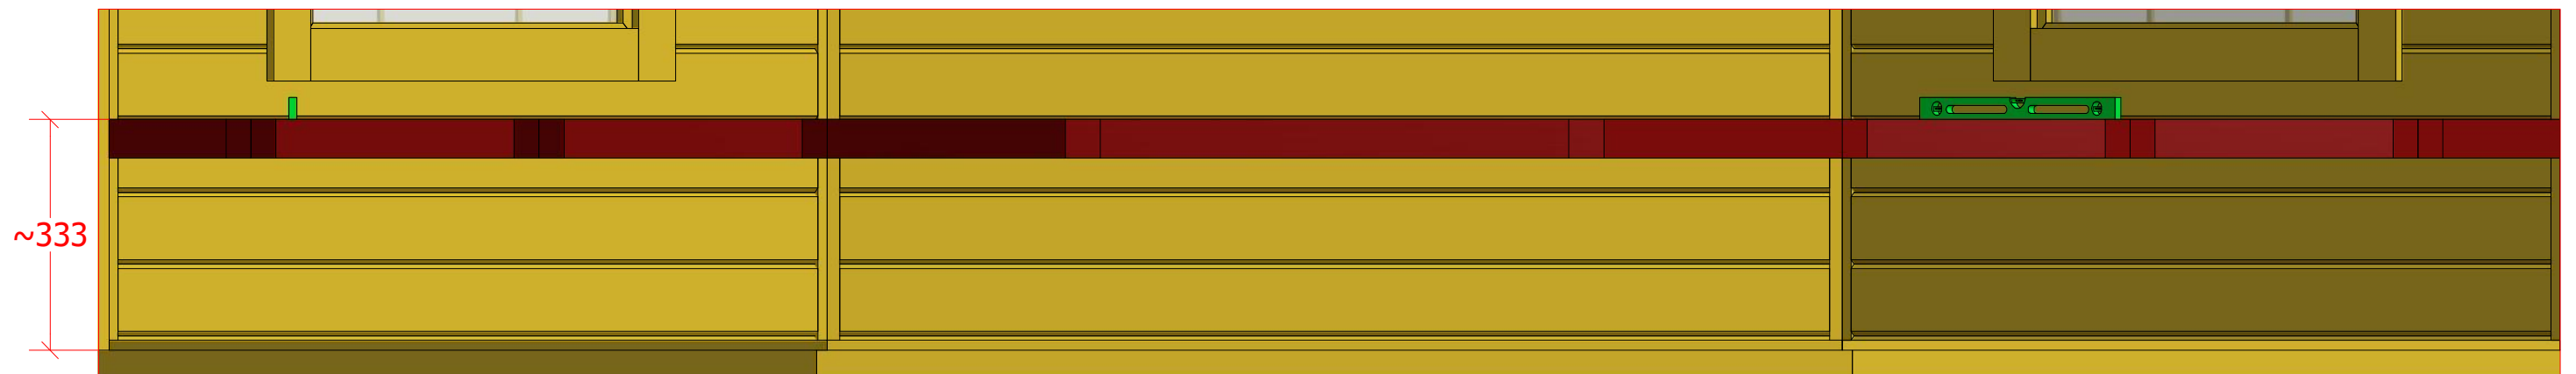

Grill cabin 25 m²

Screws

1	S2	4x70	70 pcs