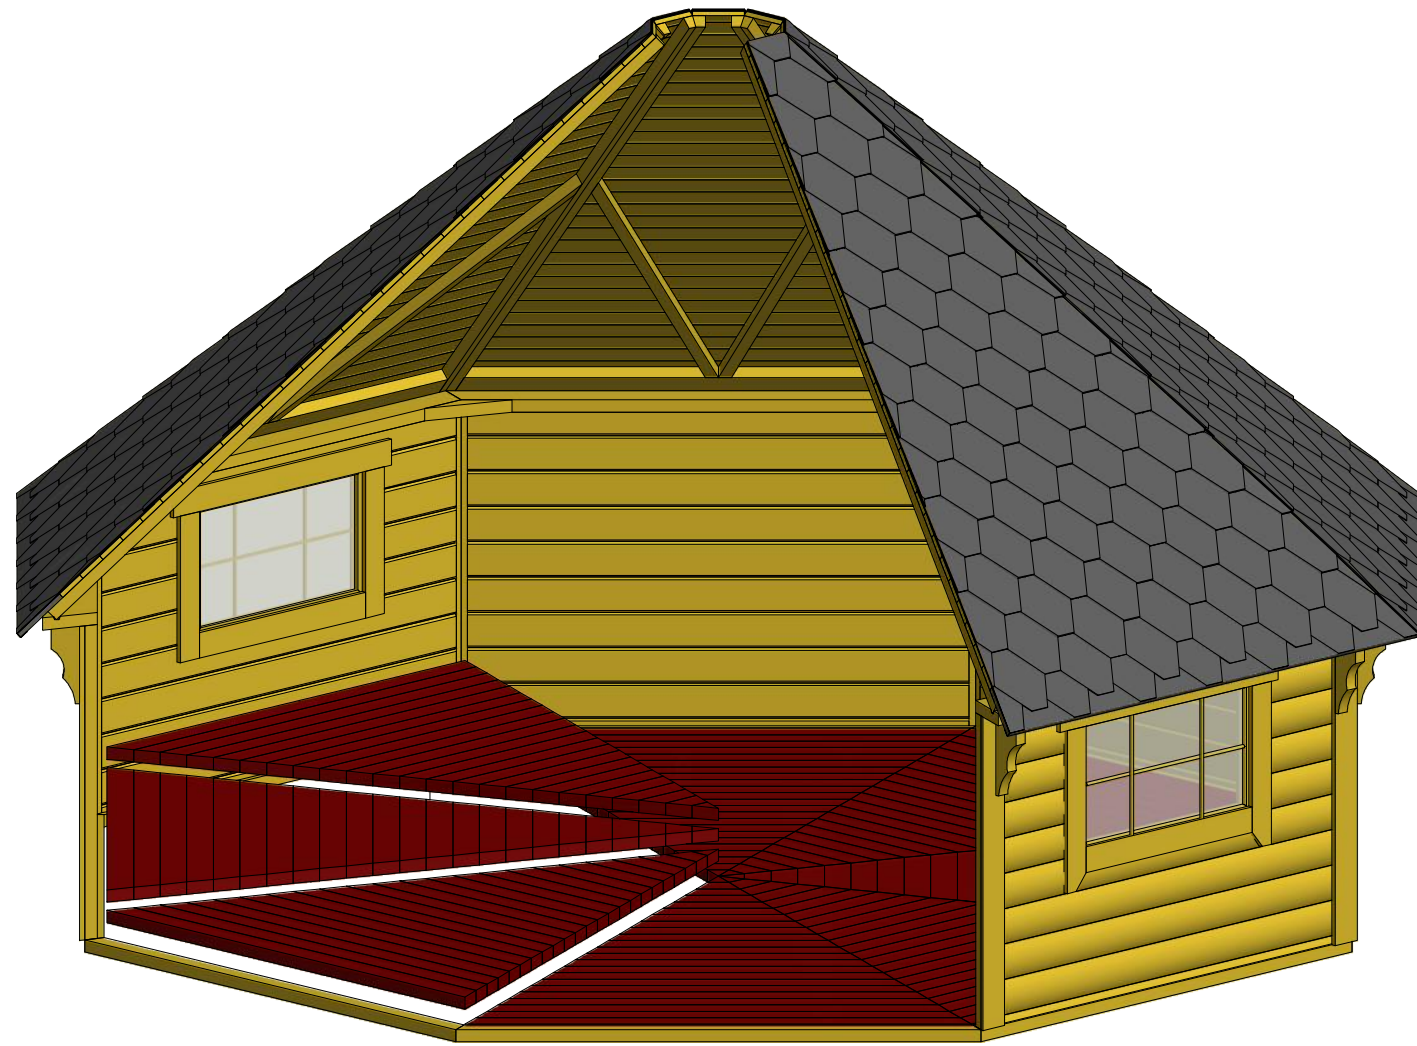

Grill cabin 25 m²

Screws

1	S3	3.5x45	32 pcs

7.1

7.2