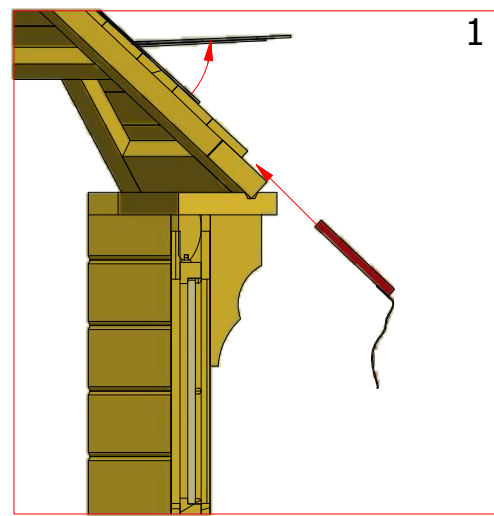

Screws

| | | | |
|---|----|------|--------|
| 1 | S2 | 4x70 | 73 pcs |
| | | | |

Grill cabin 25 m²

Screws

| | | | |
|---|----|------|-------|
| 1 | S2 | 4x70 | 57pcs |
| | | | |

Grill cabin 25 m²

Screws

| | | | |
|---|----|--------|--------|
| 1 | S3 | 3.5x45 | 41 pcs |
| 2 | V1 | 2.5x25 | |