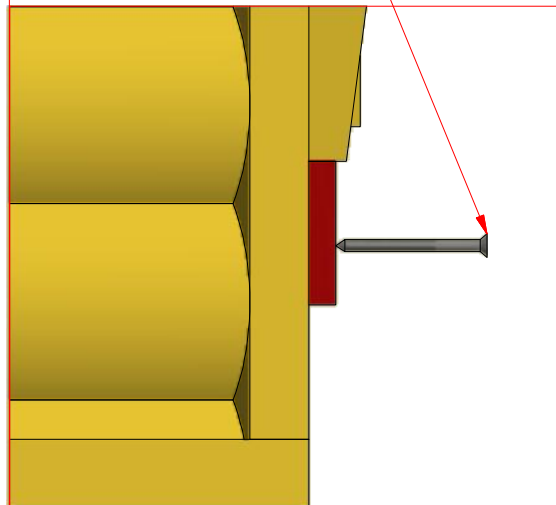

Grill cabin 25 m²

Screws

| | | | |
|---|----|--------|--------|
| 1 | S3 | 3.5x45 | 56 pcs |
| | | | |

1

Grill cabin 25 m²

Screws

| | | | |
|---|----|--------|-------|
| 1 | S3 | 3.5x45 | 8 pcs |
| | | | |

1