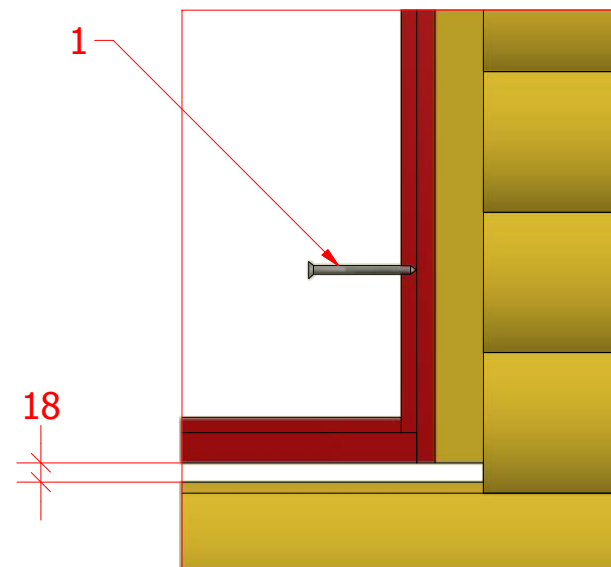

| | | | |
|---|----|--------|-------|
| 1 | S2 | 4x70 | 8 pcs |
| 2 | S3 | 3.5x45 | 4 pcs |

Grill cabin 25 m²

Screws

| | | | |
|---|----|------|-------|
| 1 | S2 | 4x70 | 8 pcs |
| | | | |

1

2

Grill cabin 25 m²