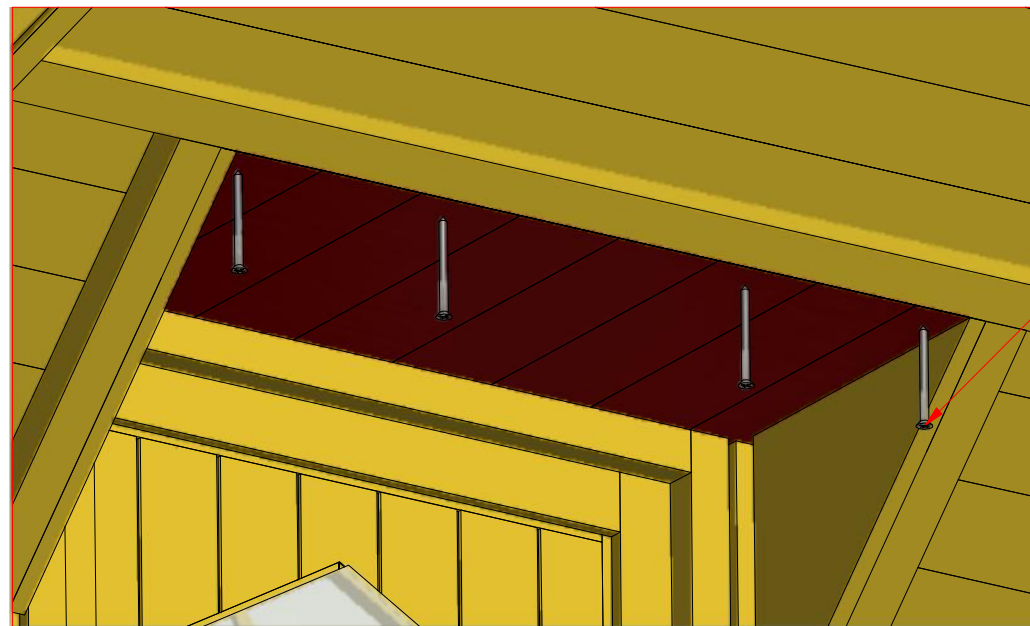

Grill cabin 25 m²

Screws

| | | | |
|--|--|--|--|
| | | | |
| | | | |

Grill cabin 25 m²

Screws

| | | | |
|---|----|------|--------|
| 1 | S2 | 4x70 | 16 pcs |
| | | | |

Grill cabin 25 m²

Screws