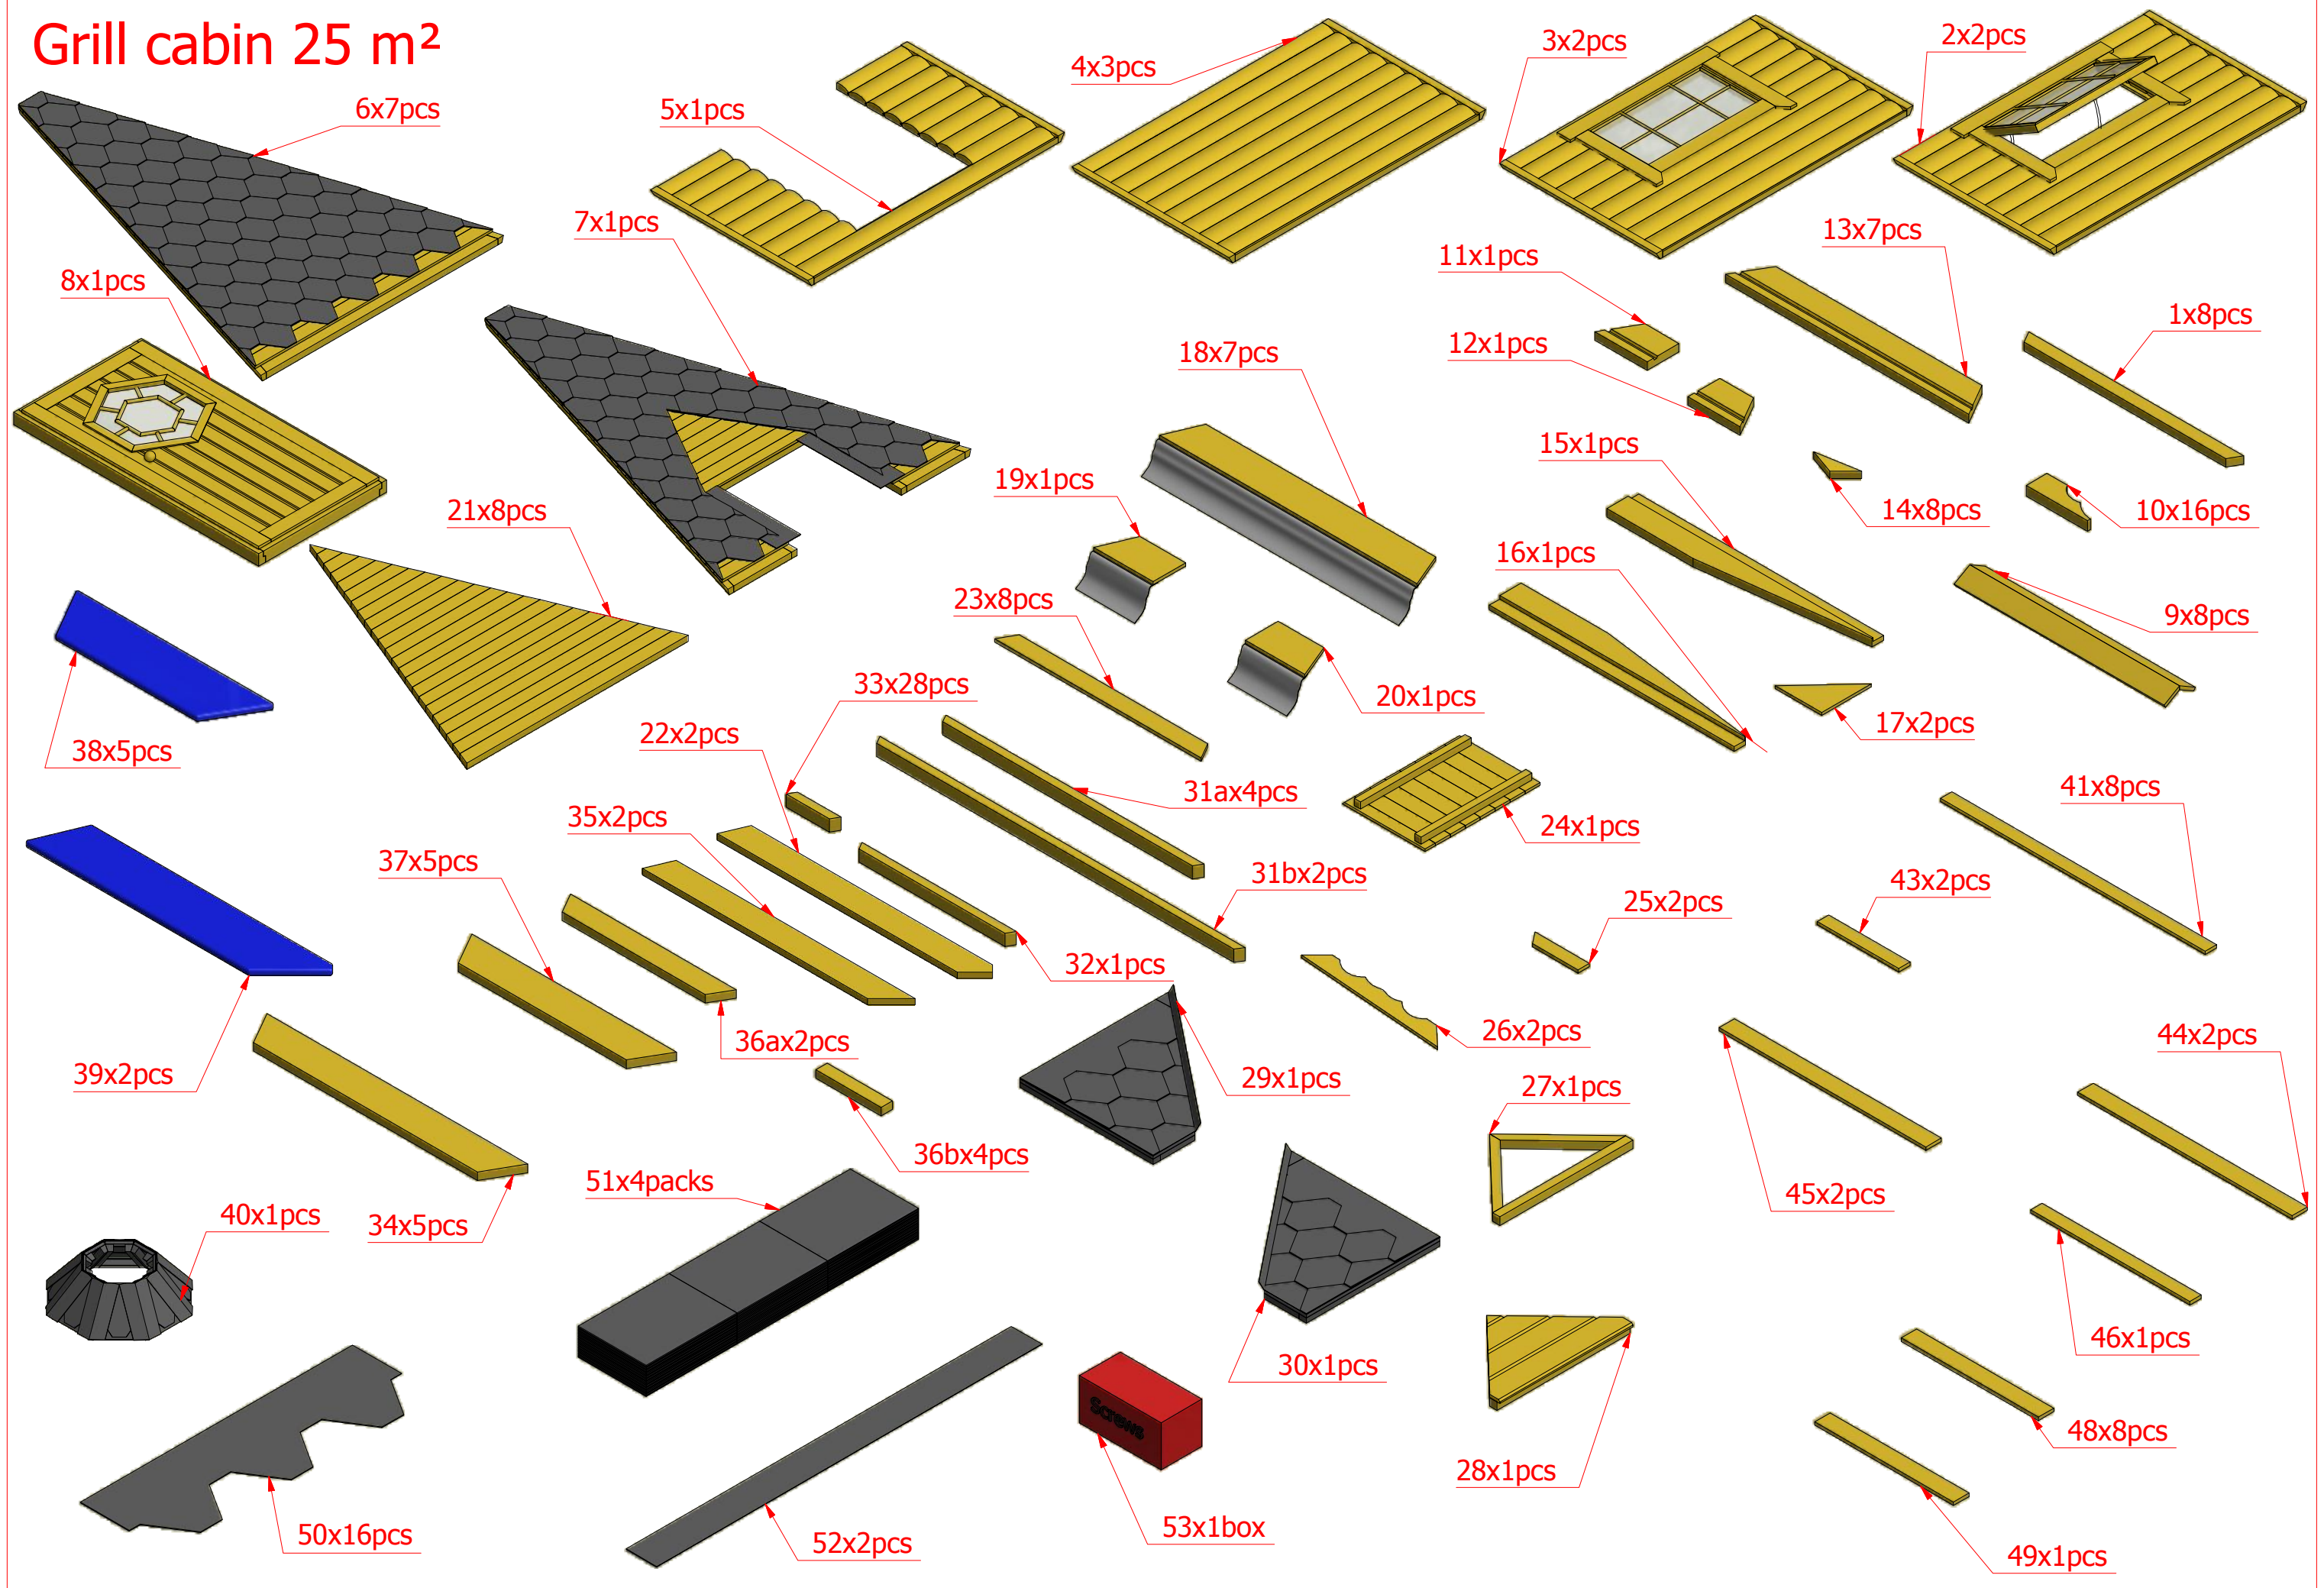

Grill cabin 25 m²

Grill cabin 25 m²

Grill cabin 25 m²

| Screws | | | |
|--------|----|-------|--------|
| 1 | S1 | 5x100 | 16 pcs |
| | | | |

1

Grill cabin 25 m²

Screws

| | | | |
|---|----|------|----|
| 1 | S2 | 4x70 | 48 |
| | | | |