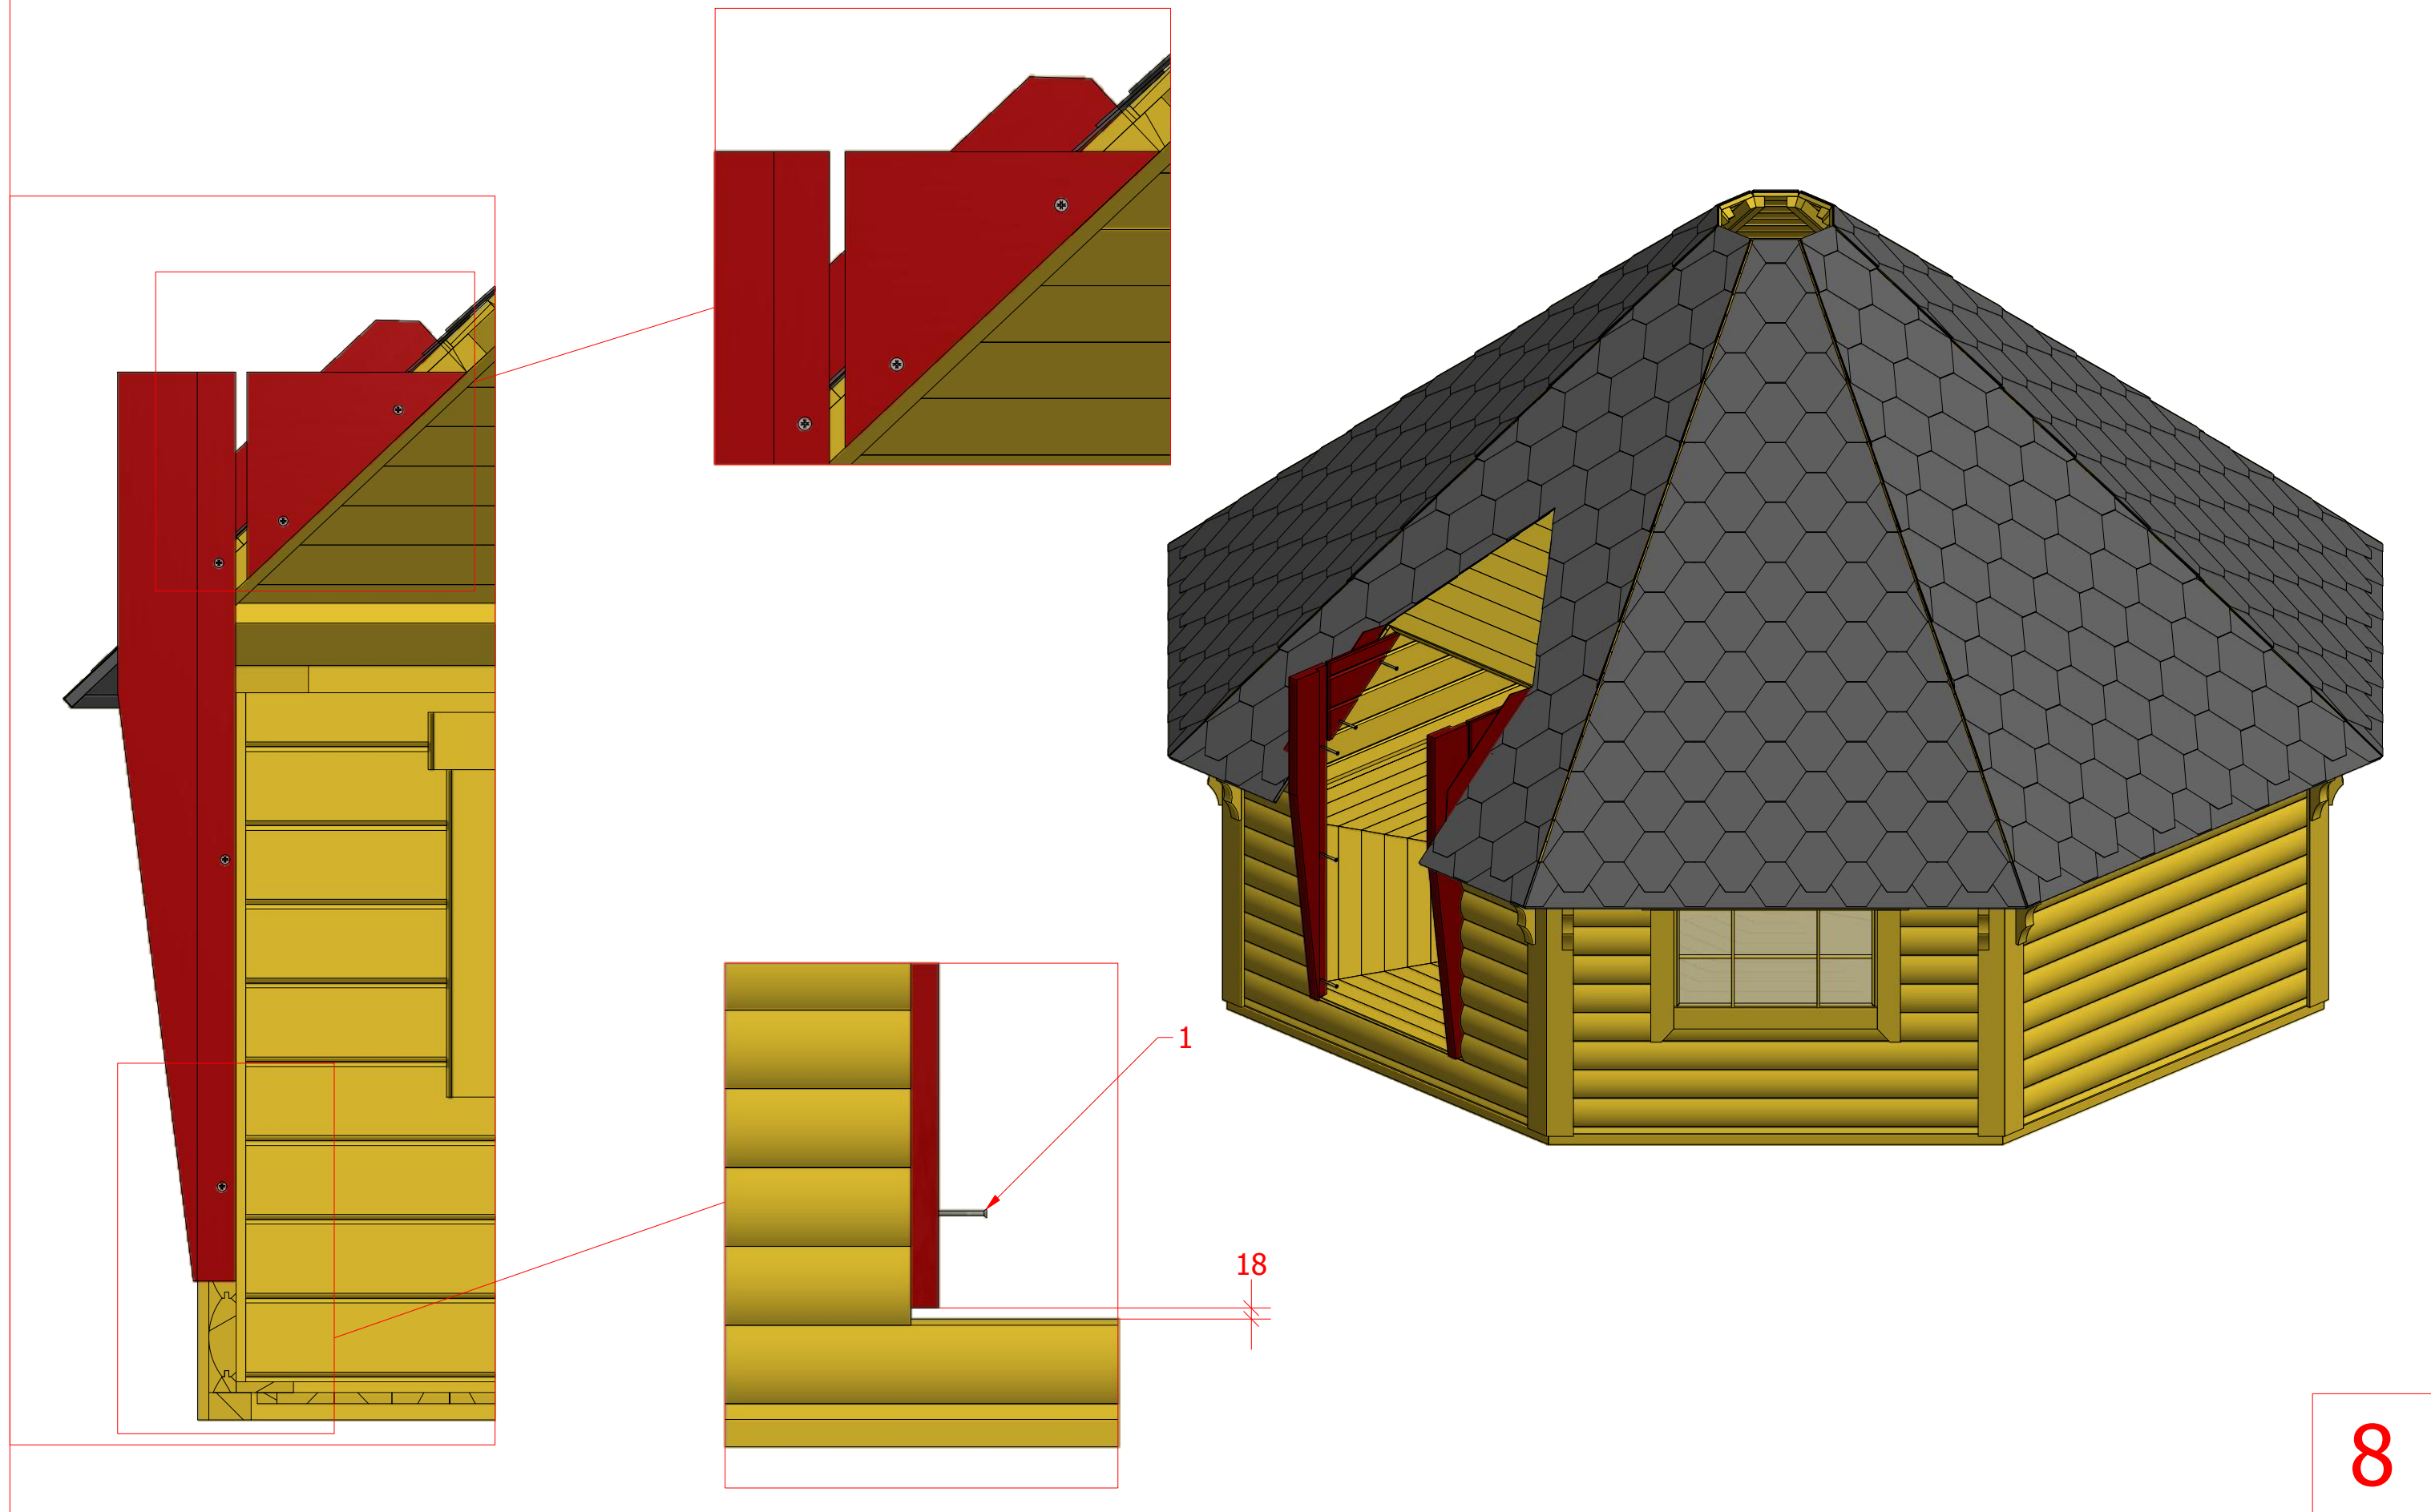

Grill cabin 25 m²

Screws

| | | | |
|---|----|--------|--------|
| 1 | S3 | 3.5x45 | 32 pcs |
| | | | |

7.1

7.2

Grill cabin 25 m²

Screws

| | | | |
|---|----|------|--------|
| 1 | S2 | 4x70 | 10 pcs |
| | | | |