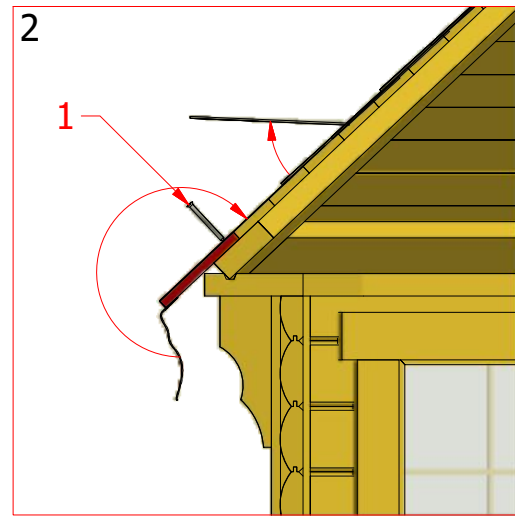

Screws

| | | | |
|---|----|------|--------|
| 1 | S2 | 4x70 | 73 pcs |
| | | | |

Grill cabin 25 m²

Screws

| | | | |
|---|----|------|-------|
| 1 | S2 | 4x70 | 57pcs |
| | | | |

Grill cabin 25 m²

Screws

| | | | |
|---|----|--------|--------|
| 1 | S3 | 3.5x45 | 41 pcs |
| 2 | V1 | 2.5x25 | |