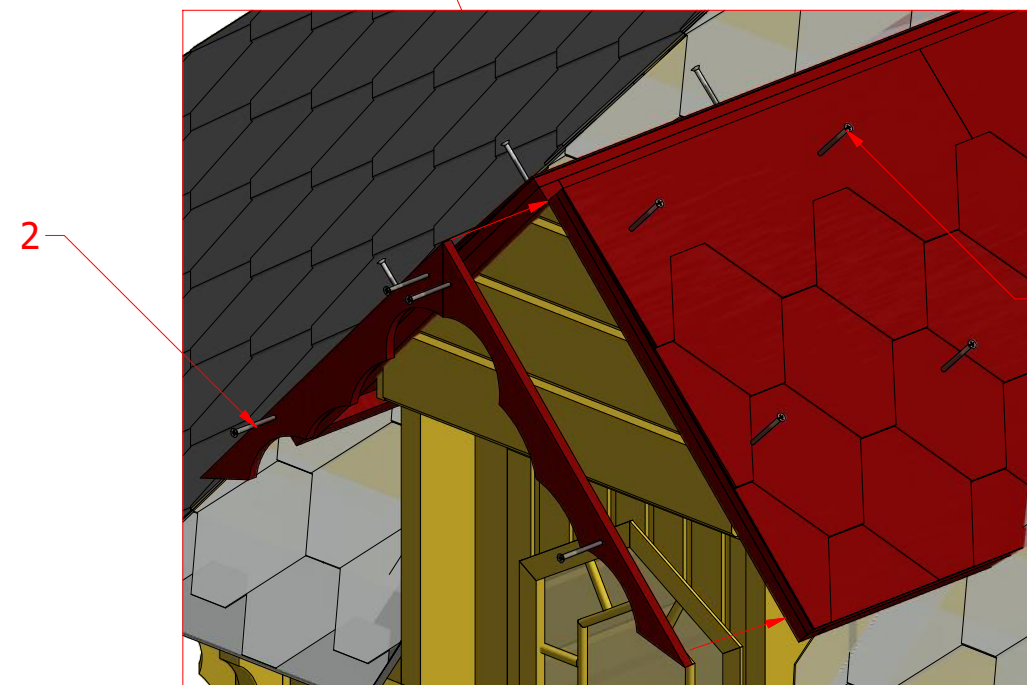

Grill cabin 25 m²

Screws

1	S2	4x70	8 pcs
2	S3	3.5x45	4 pcs