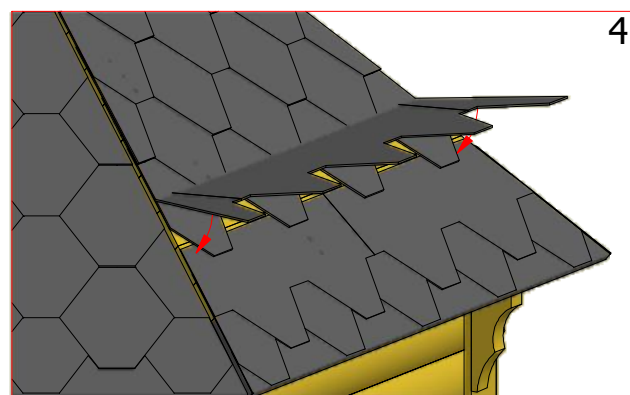

Screws

| | | | |
|---|----|------|--------|
| 1 | S2 | 4x70 | 73 pcs |
| | | | |

Grill cabin 25 m²

Screws

| | | | |
|---|----|------|-------|
| 1 | S2 | 4x70 | 57pcs |
| | | | |

Grill cabin 25 m²

Screws

| | | | |
|---|----|--------|--------|
| 1 | S3 | 3.5x45 | 41 pcs |
| 2 | V1 | 2.5x25 | |