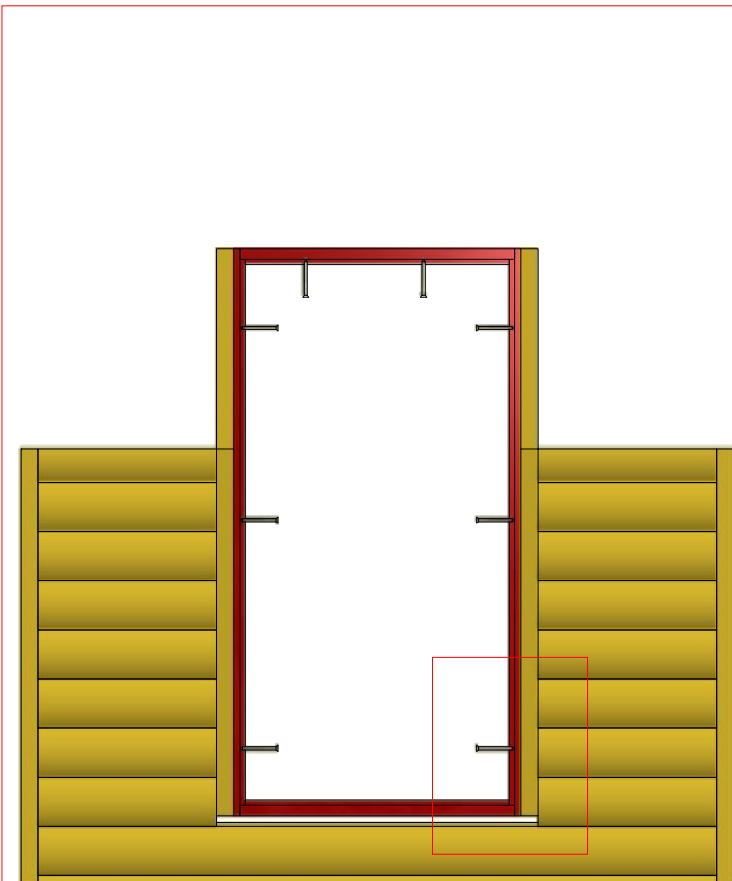

| | | | |
|---|----|--------|-------|
| 1 | S2 | 4x70 | 8 pcs |
| 2 | S3 | 3.5x45 | 4 pcs |

Grill cabin 25 m²

Screws

| | | | |
|---|----|------|-------|
| 1 | S2 | 4x70 | 8 pcs |
| | | | |

1

2

Grill cabin 25 m²