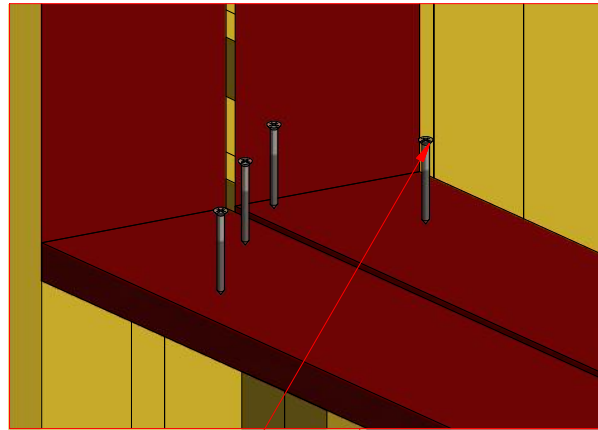

Grill cabin 25 m²

Screws			
1	S2	4x70	56 pcs
2	S4	3x30	40 pcs