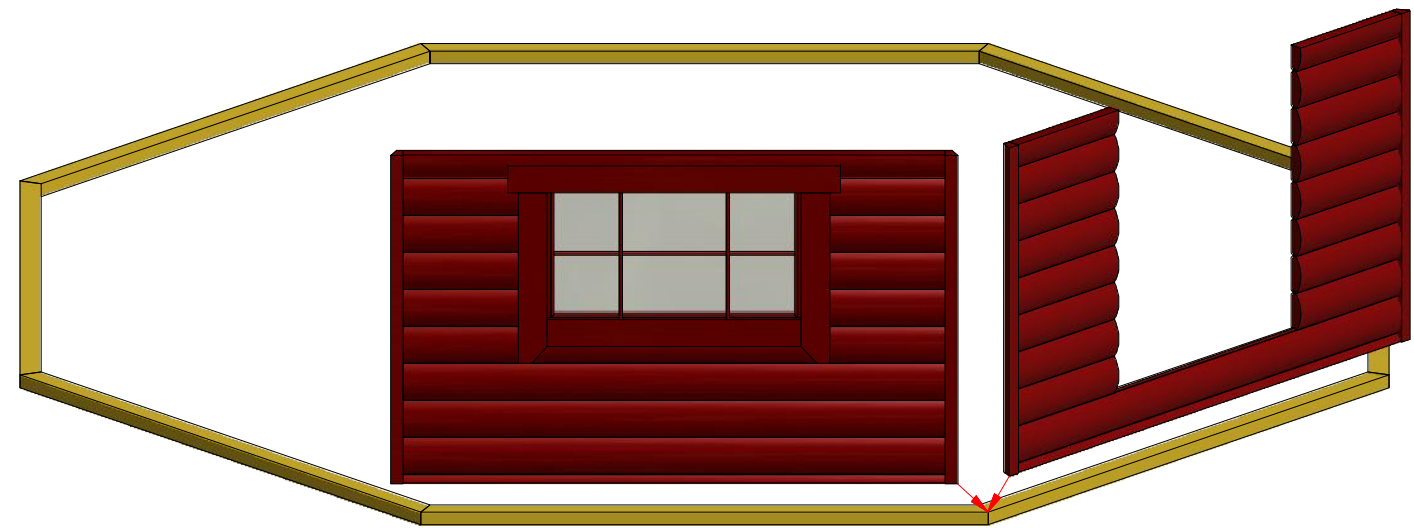

Grill cabin 25 m²

Grill cabin 25 m²

Grill cabin 25 m²

| Screws | | | |
|--------|----|-------|--------|
| 1 | S1 | 5x100 | 16 pcs |
| | | | |

1

Grill cabin 25 m²

Screws

| | | | |
|---|----|------|----|
| 1 | S2 | 4x70 | 48 |
| | | | |

2.1

2.2

Grill cabin 25 m²

Screws

| | | | |
|---|----|--------|--------|
| 1 | S2 | 4x70 | 32 pcs |
| 2 | S3 | 3.5x45 | 48 pcs |

3.1

3.2

Grill cabin 25 m²